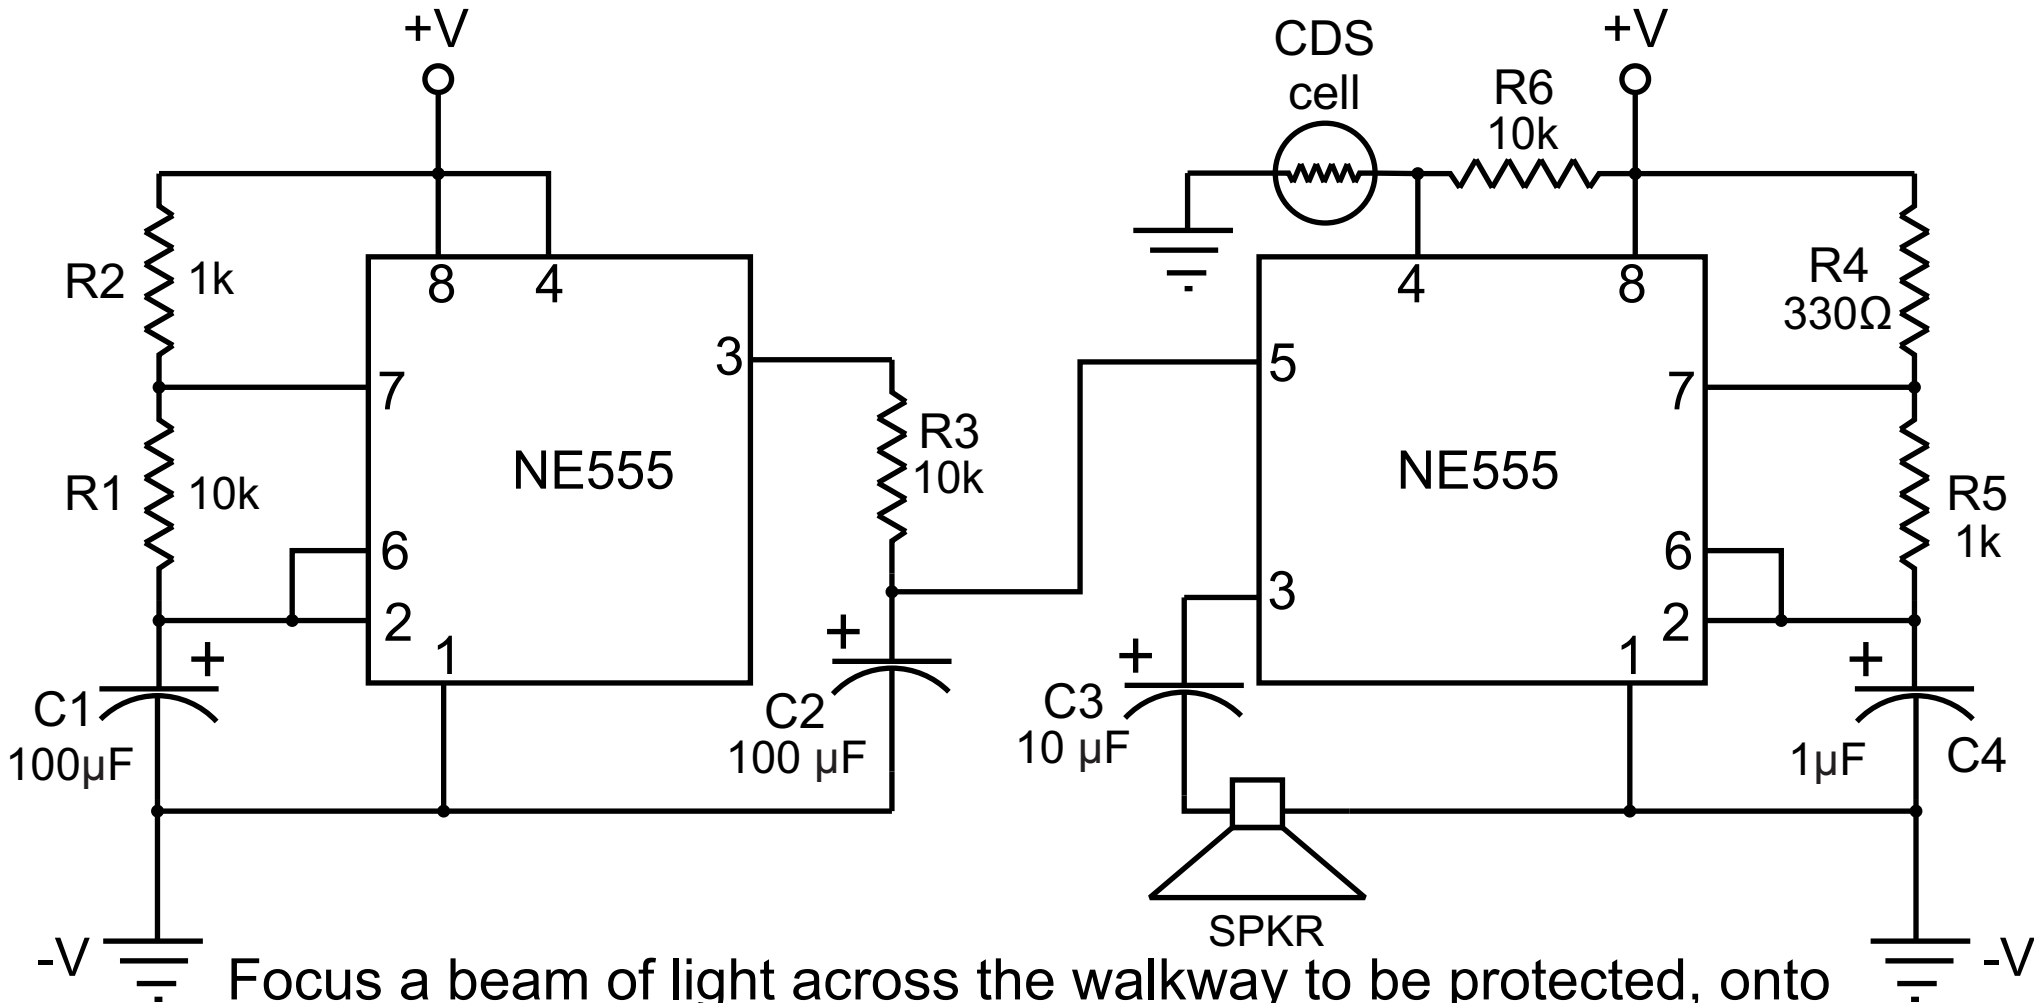

www.JetPackAcademy.com

Break Beam Burlar Alarm

Focus a beam of light across the walkway to be protected, onto the CDS cell. When someone walks through the beam of light, the siren will sound.