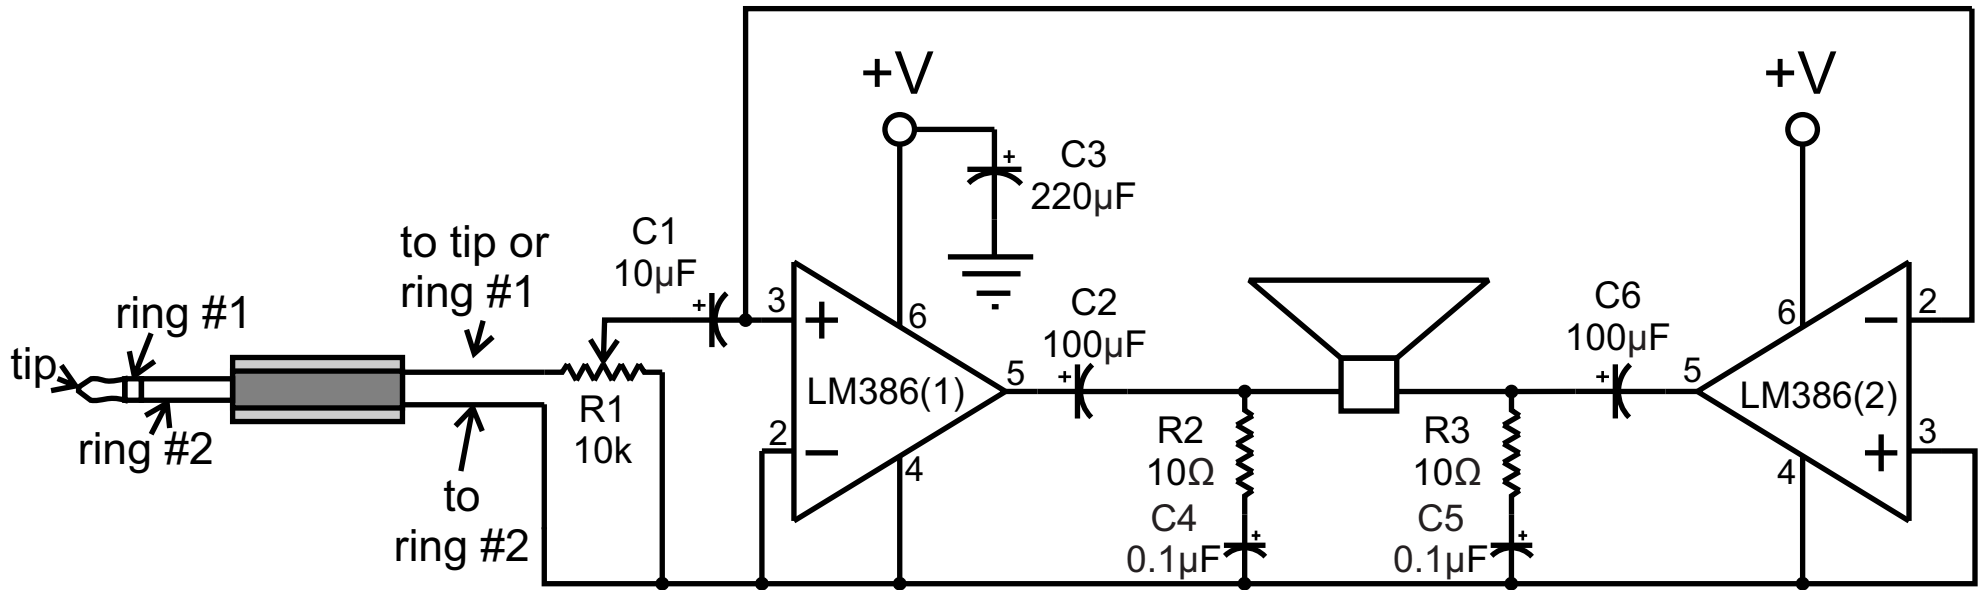

www.JetPackAcademy.com

LM386 push-pull audio amplifier

ipod/MP3 player push-pull amp
(mono)